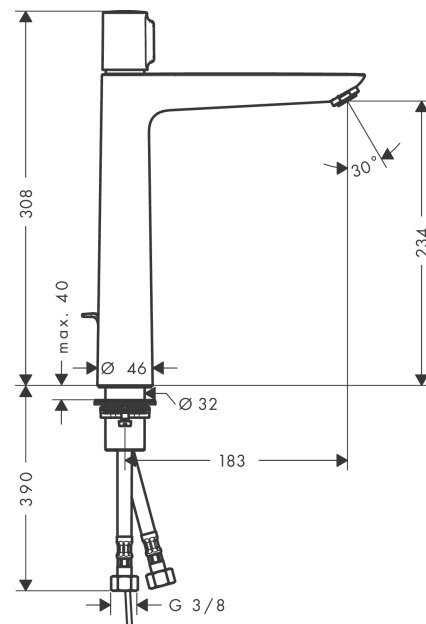

Talis Select E
Basin mixer 240 with pop-up waste set
 Surfaces: **Chrome** Article Number: **71752000**

Description

product features

- consists of: Basin mixer, waste set
- ComfortZone 240
- projection 183 mm
- spray type: normal spray
- maximum flow rate at 3 bar: 5 l/min
- Select cartridge with temperature control
- temperature limitation adjustable
- suitable for continuous flow water heaters
- pop-up waste set G 1¼
- material waste set: metal
- connection type: G ¾ connections
- connection dimension: DN15

Technology

Product image

Scale drawing

Flowchart

Talis Select E
 Basin mixer 240 with pop-up waste set
 Surfaces: **Chrome** Article Number: **71752000**

Exploded Drawing

Year of production: >05/18

Talis Select E
Basin mixer 240 with pop-up waste set
 Surfaces: **Chrome** Article Number: **71752000**

Spare part list

Year of production: >05/18

Pos.	Description	Article Number	Price	PU
1	handle	92525000	-	1
2	adapter for handle	92526000	-	1
3	nut	92528000	-	1
4	O-ring 27x1,5	92527000	-	1
5	cartridge, assy	92529000	-	1
6	O-Ring 28x2	98194000	-	1
7	adapter for cartridge	98866000	-	1
8	O-ring 23x2	98398000	-	1
9	aerator M24x1 (5 l/min)	13185000	-	1
10	flat seal	98749000	-	1
12	fixing set (Ø 32)	13961000	-	1
11	lever collar	97548000	-	1
13	pull rod	96657000	-	1
14	connection hose 600 mm M8x0,75 G3/8	92629000	-	1
15	O-ring 7x1,5	98422000	-	1
16	non return valve DW 10	96456000	-	1
17	filter	92532000	-	1
18	sealing set	92533000	-	1
a	pop up waste	94139000	-	1
b	fixation extension 35 mm	13898000	-	1