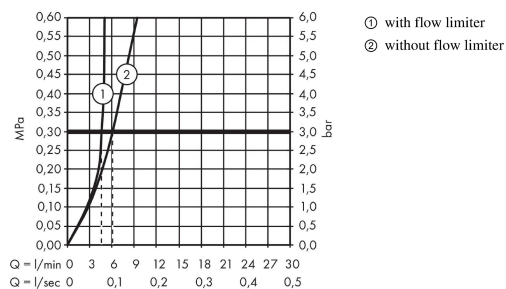

Talis Select E
Basin mixer 240 with pop-up waste set
 Surfaces: **Chrome** Article Number: **71752000**

Description

product features

- consists of: Basin mixer, waste set
- ComfortZone 240
- projection 183 mm
- spray type: normal spray
- maximum flow rate at 3 bar: 5 l/min
- Select cartridge with temperature control
- temperature limitation adjustable
- suitable for continuous flow water heaters
- pop-up waste set G 1¼
- material waste set: metal
- connection type: G ¾ connections
- connection dimension: DN15

Technology

Product image

Scale drawing

Flowchart

Talis Select E
 Basin mixer 240 with pop-up waste set
 Surfaces: **Chrome** Article Number: **71752000**

Exploded Drawing

Year of production: >05/18

Talis Select E
Basin mixer 240 with pop-up waste set
 Surfaces: **Chrome** Article Number: **71752000**