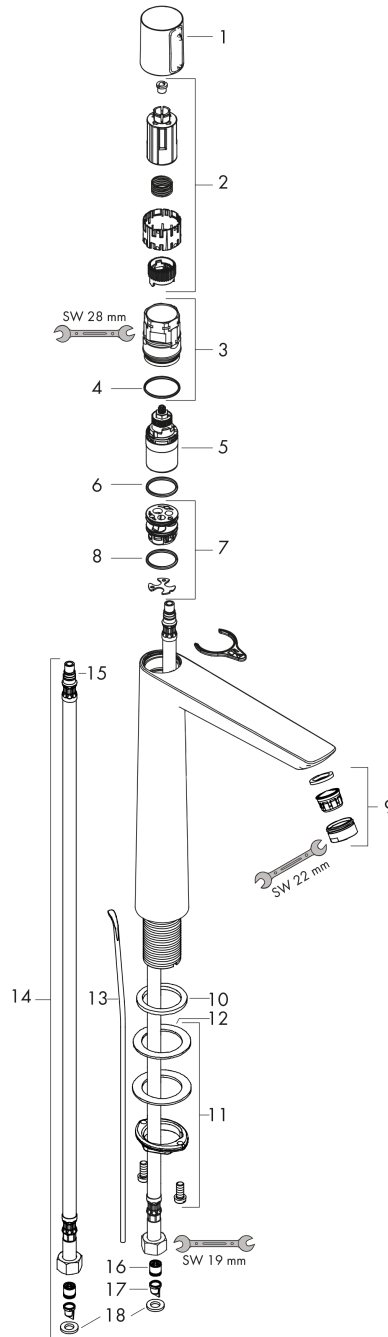

Talis Select E
Basin mixer 240 with pop-up waste set
 Surfaces: **Chrome** Article Number: **71752000**

Description

product features

- consists of: Basin mixer, waste set
- ComfortZone 240
- projection 183 mm
- spray type: normal spray
- maximum flow rate at 3 bar: 5 l/min
- Select cartridge with temperature control
- temperature limitation adjustable
- suitable for continuous flow water heaters
- pop-up waste set G 1¼
- material waste set: metal
- connection type: G ¾ connections
- connection dimension: DN15

Technology

Product image

Scale drawing

Flowchart

Talis Select E
 Basin mixer 240 with pop-up waste set
 Surfaces: **Chrome** Article Number: **71752000**

Exploded Drawing

Year of production: >05/18

Talis Select E
Basin mixer 240 with pop-up waste set
 Surfaces: **Chrome** Article Number: **71752000**

Spare part list

Year of production: >05/18

Pos.	Description	Article Number	Price	PU
1	handle	92525000	-	1
2	adapter for handle	92526000	-	1
3	nut	92528000	-	1
4	O-ring 27x1,5	92527000	-	1
5	cartridge, assy	92529000	-	1
6	O-Ring 28x2	98194000	-	1
7	adapter for cartridge	98866000	-	1
8	O-ring 23x2	98398000	-	1
9	aerator M24x1 (5 l/min)	13185000	-	1
10	flat seal	98749000	-	1
12	fixing set (Ø 32)	13961000	-	1
11	lever collar	97548000	-	1
13	pull rod	96657000	-	1
14	connection hose 600 mm M8x0,75 G3/8	92629000	-	1
15	O-ring 7x1,5	98422000	-	1
16	non return valve DW 10	96456000	-	1
17	filter	92532000	-	1
18	sealing set	92533000	-	1
a	pop up waste	94139000	-	1
b	fixation extension 35 mm	13898000	-	1